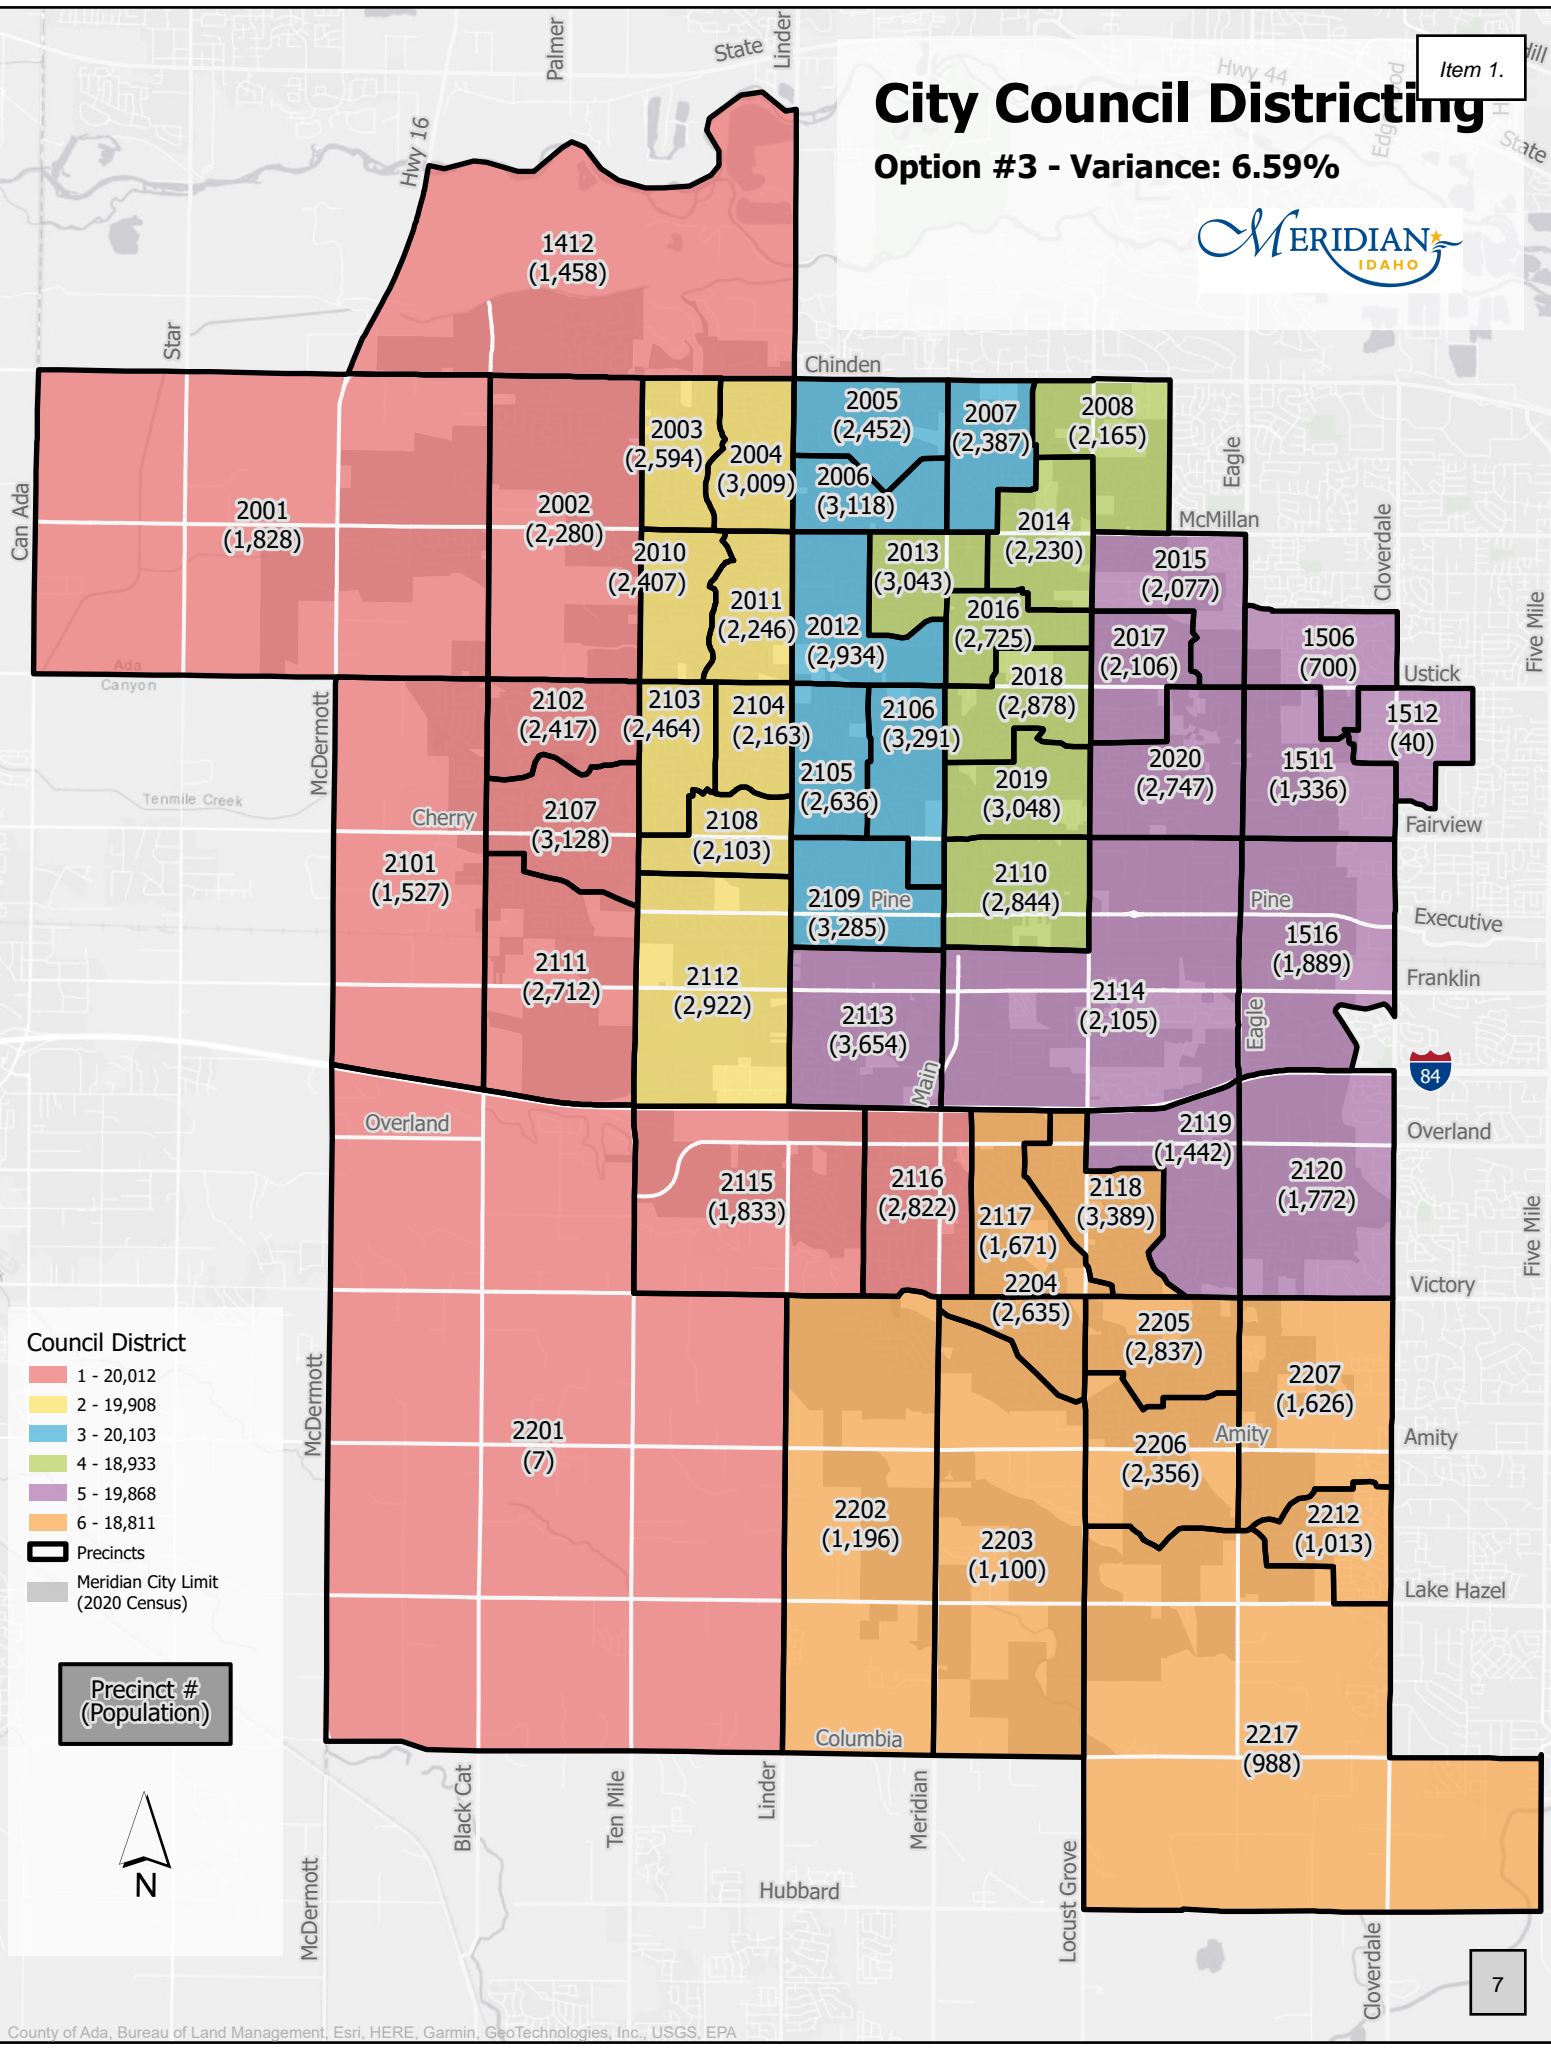

8.89%	5.84%	6.59%
--------------	--------------	--------------

City Council Districting

Option #1 - Variance: 8.89%

- Council District**
- 1 - 20,648
 - 2 - 18,905
 - 3 - 20,273
 - 4 - 19,731
 - 5 - 18,920
 - 6 - 19,158
- Legend:**
- Precincts
 - Meridian City Limit (2020 Census)

Precinct # (Population)

City Council Districting

Option #2 - Variance: 5.84%

- Council District**
- 1 - 19,827
 - 2 - 19,126
 - 3 - 19,807
 - 4 - 19,436
 - 5 - 20,271
 - 6 - 19,168
- Precincts**
- Meridian City Limit (2020 Census)

Precinct #
(Population)

City Council Districting

Option #3 - Variance: 6.59%

- Council District**
- 1 - 20,012
 - 2 - 19,908
 - 3 - 20,103
 - 4 - 18,933
 - 5 - 19,868
 - 6 - 18,811
- Precincts**
- Meridian City Limit (2020 Census)

Precinct #
(Population)