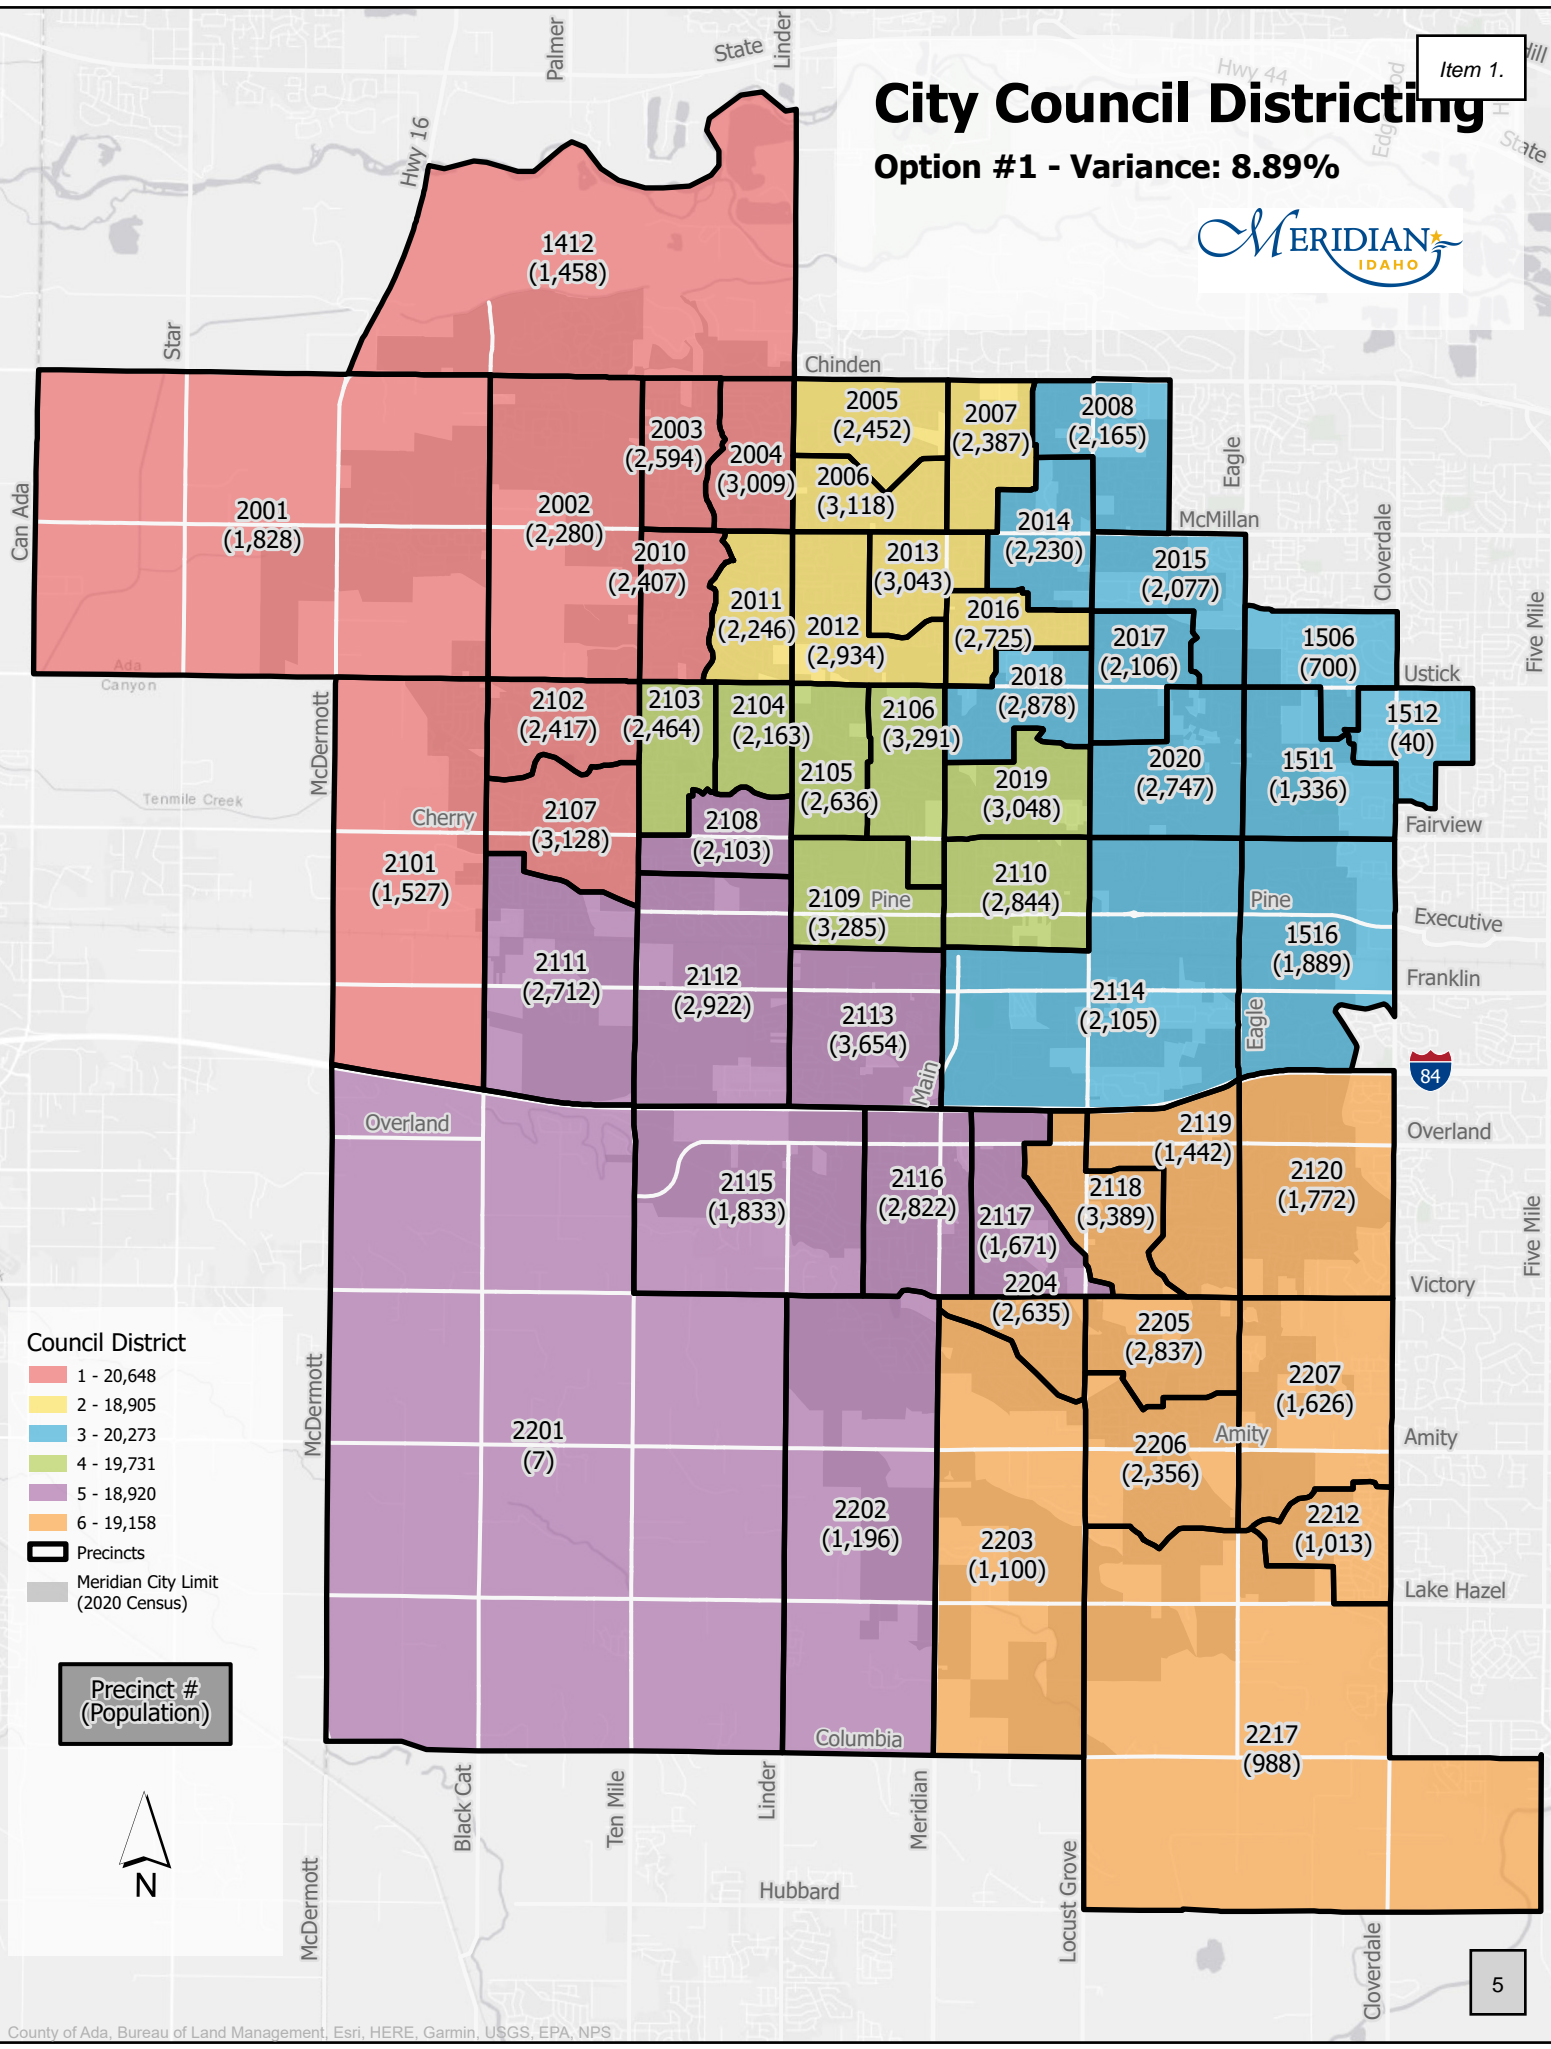

District
1
2
3
4
5
6

Variance

2202	1196	5	6	6
2203	1100	6	6	6
2204	2635	6	6	6
2205	2837	6	5	6
2206	2356	6	5	6
2207	1626	6	5	6
2212	1013	6	5	6
2217	988	6	5	6

Option 1	Option 2	Option 3
20,648	19,827	20,012
18,905	19,126	19,908
20,273	19,807	20,103
19,731	19,436	18,933
18,920	20,271	19,868
19,158	19,168	18,811

8.89%	5.84%	6.59%
--------------	--------------	--------------

City Council Districting

Option #1 - Variance: 8.89%

- Council District**
- 1 - 20,648
 - 2 - 18,905
 - 3 - 20,273
 - 4 - 19,731
 - 5 - 18,920
 - 6 - 19,158
- Legend:**
- Precincts
 - Meridian City Limit (2020 Census)

Precinct # (Population)

City Council Districting

Option #2 - Variance: 5.84%

- Council District**
- 1 - 19,827
 - 2 - 19,126
 - 3 - 19,807
 - 4 - 19,436
 - 5 - 20,271
 - 6 - 19,168
- Precincts**
- Meridian City Limit (2020 Census)

Precinct #
(Population)

City Council Districting

Option #3 - Variance: 6.59%

- Council District**
- 1 - 20,012
 - 2 - 19,908
 - 3 - 20,103
 - 4 - 18,933
 - 5 - 19,868
 - 6 - 18,811
- Precincts**
- Meridian City Limit (2020 Census)