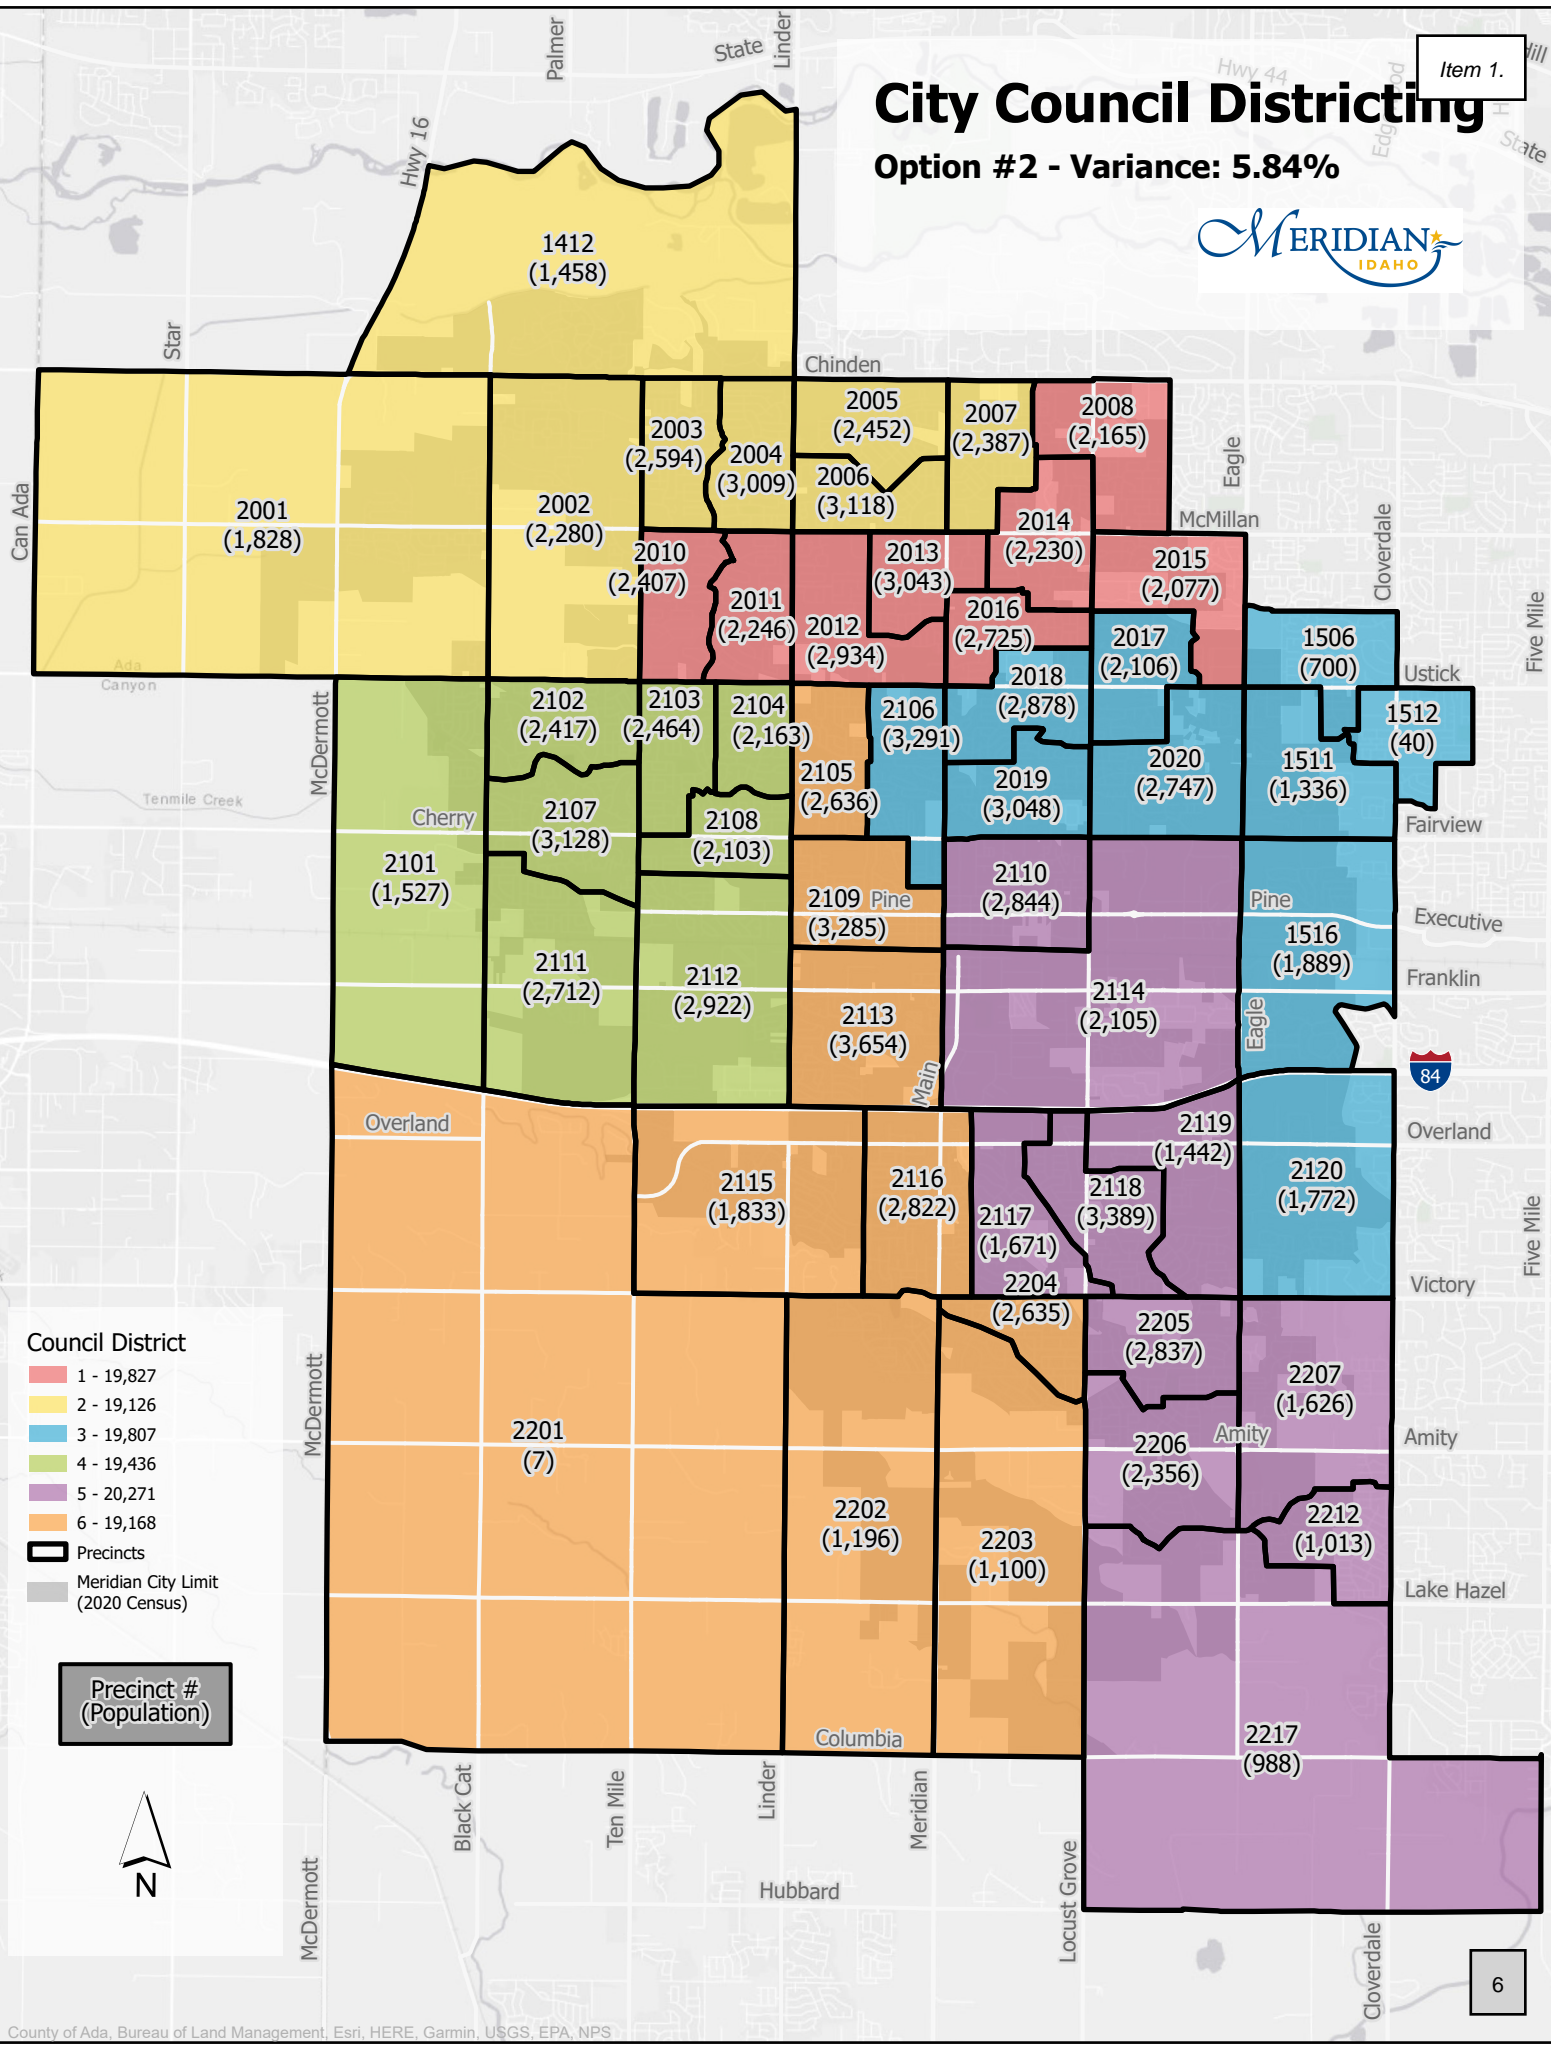

District
1
2
3
4
5
6

Variance

2202	1196	5	6	6
2203	1100	6	6	6
2204	2635	6	6	6
2205	2837	6	5	6
2206	2356	6	5	6
2207	1626	6	5	6
2212	1013	6	5	6
2217	988	6	5	6

Option 1	Option 2	Option 3
20,648	19,827	20,012
18,905	19,126	19,908
20,273	19,807	20,103
19,731	19,436	18,933
18,920	20,271	19,868
19,158	19,168	18,811

8.89%	5.84%	6.59%
--------------	--------------	--------------

City Council Districting

Option #1 - Variance: 8.89%

- Council District**
- 1 - 20,648
 - 2 - 18,905
 - 3 - 20,273
 - 4 - 19,731
 - 5 - 18,920
 - 6 - 19,158
- Legend:**
- Precincts
 - Meridian City Limit (2020 Census)

Precinct # (Population)

City Council Districting

Option #2 - Variance: 5.84%

- Council District**
- 1 - 19,827
 - 2 - 19,126
 - 3 - 19,807
 - 4 - 19,436
 - 5 - 20,271
 - 6 - 19,168
- Precincts**
- Meridian City Limit (2020 Census)

Precinct #
(Population)

City Council Districting

Option #3 - Variance: 6.59%

- Council District**
- 1 - 20,012
 - 2 - 19,908
 - 3 - 20,103
 - 4 - 18,933
 - 5 - 19,868
 - 6 - 18,811
- Precincts**
- Meridian City Limit (2020 Census)